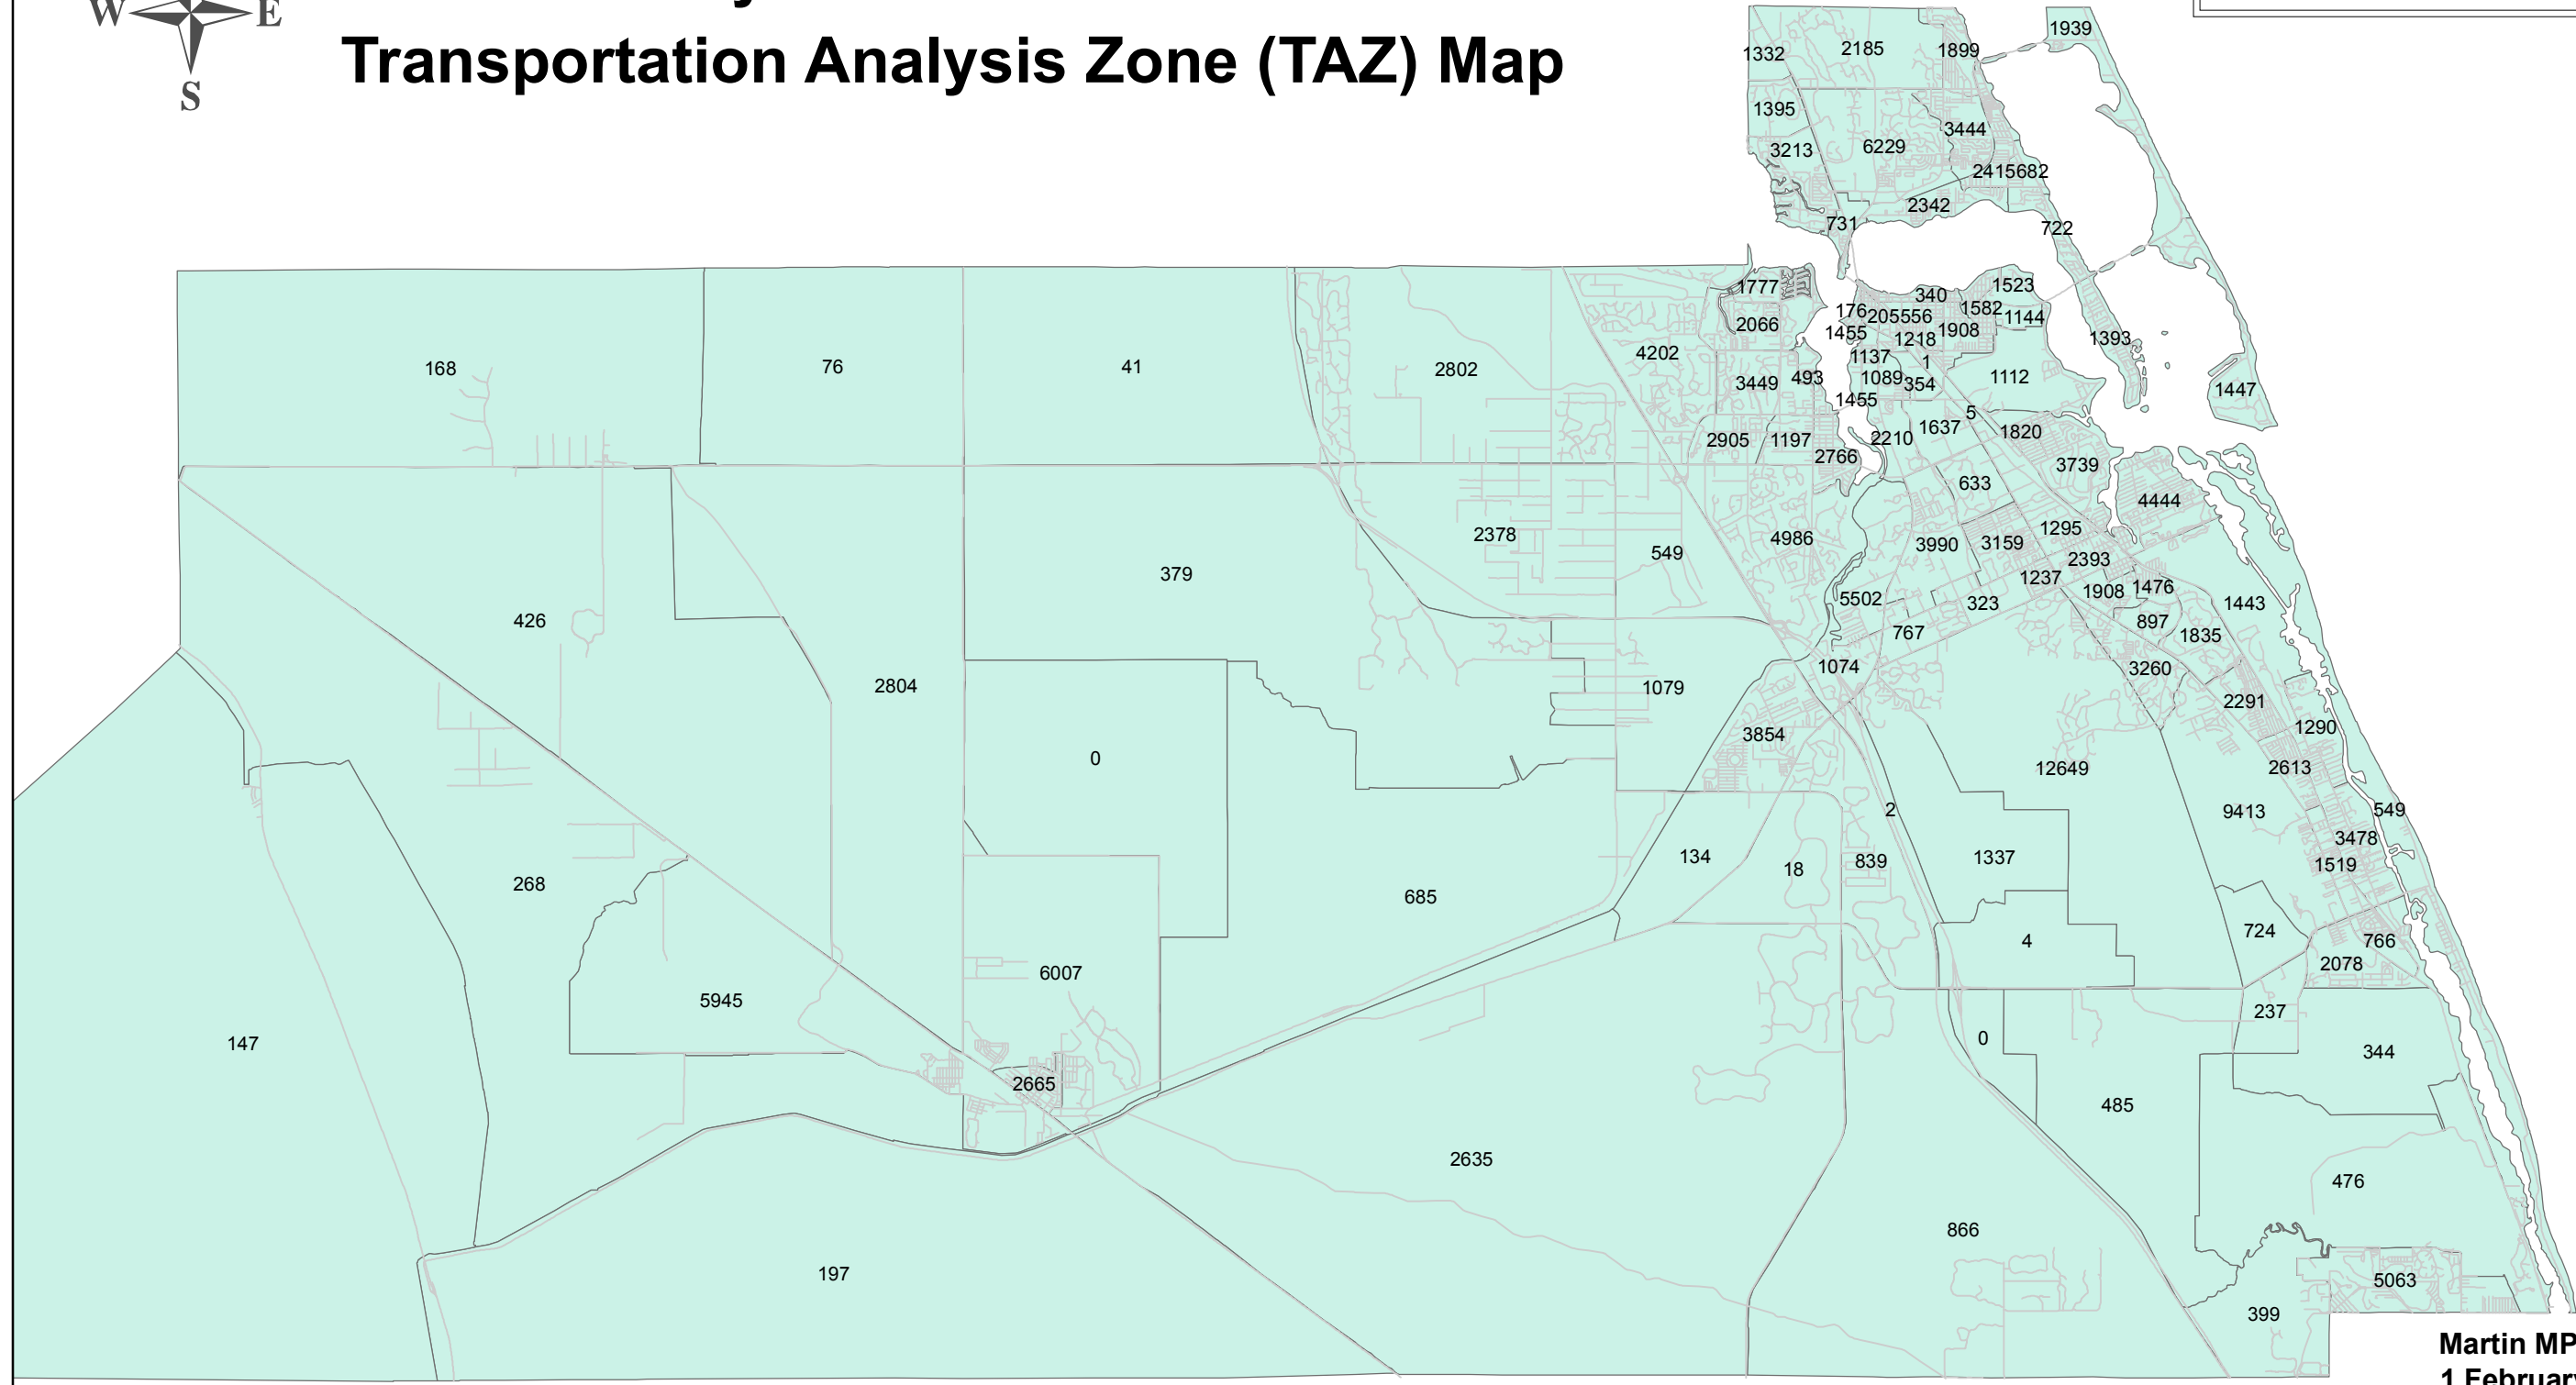

Legend

- Martin County Roads
- MPO 2030 Pop by TAZ

Martin County Transportation Analysis Zone (TAZ) Map

**Martin MPO
1 February 2007**