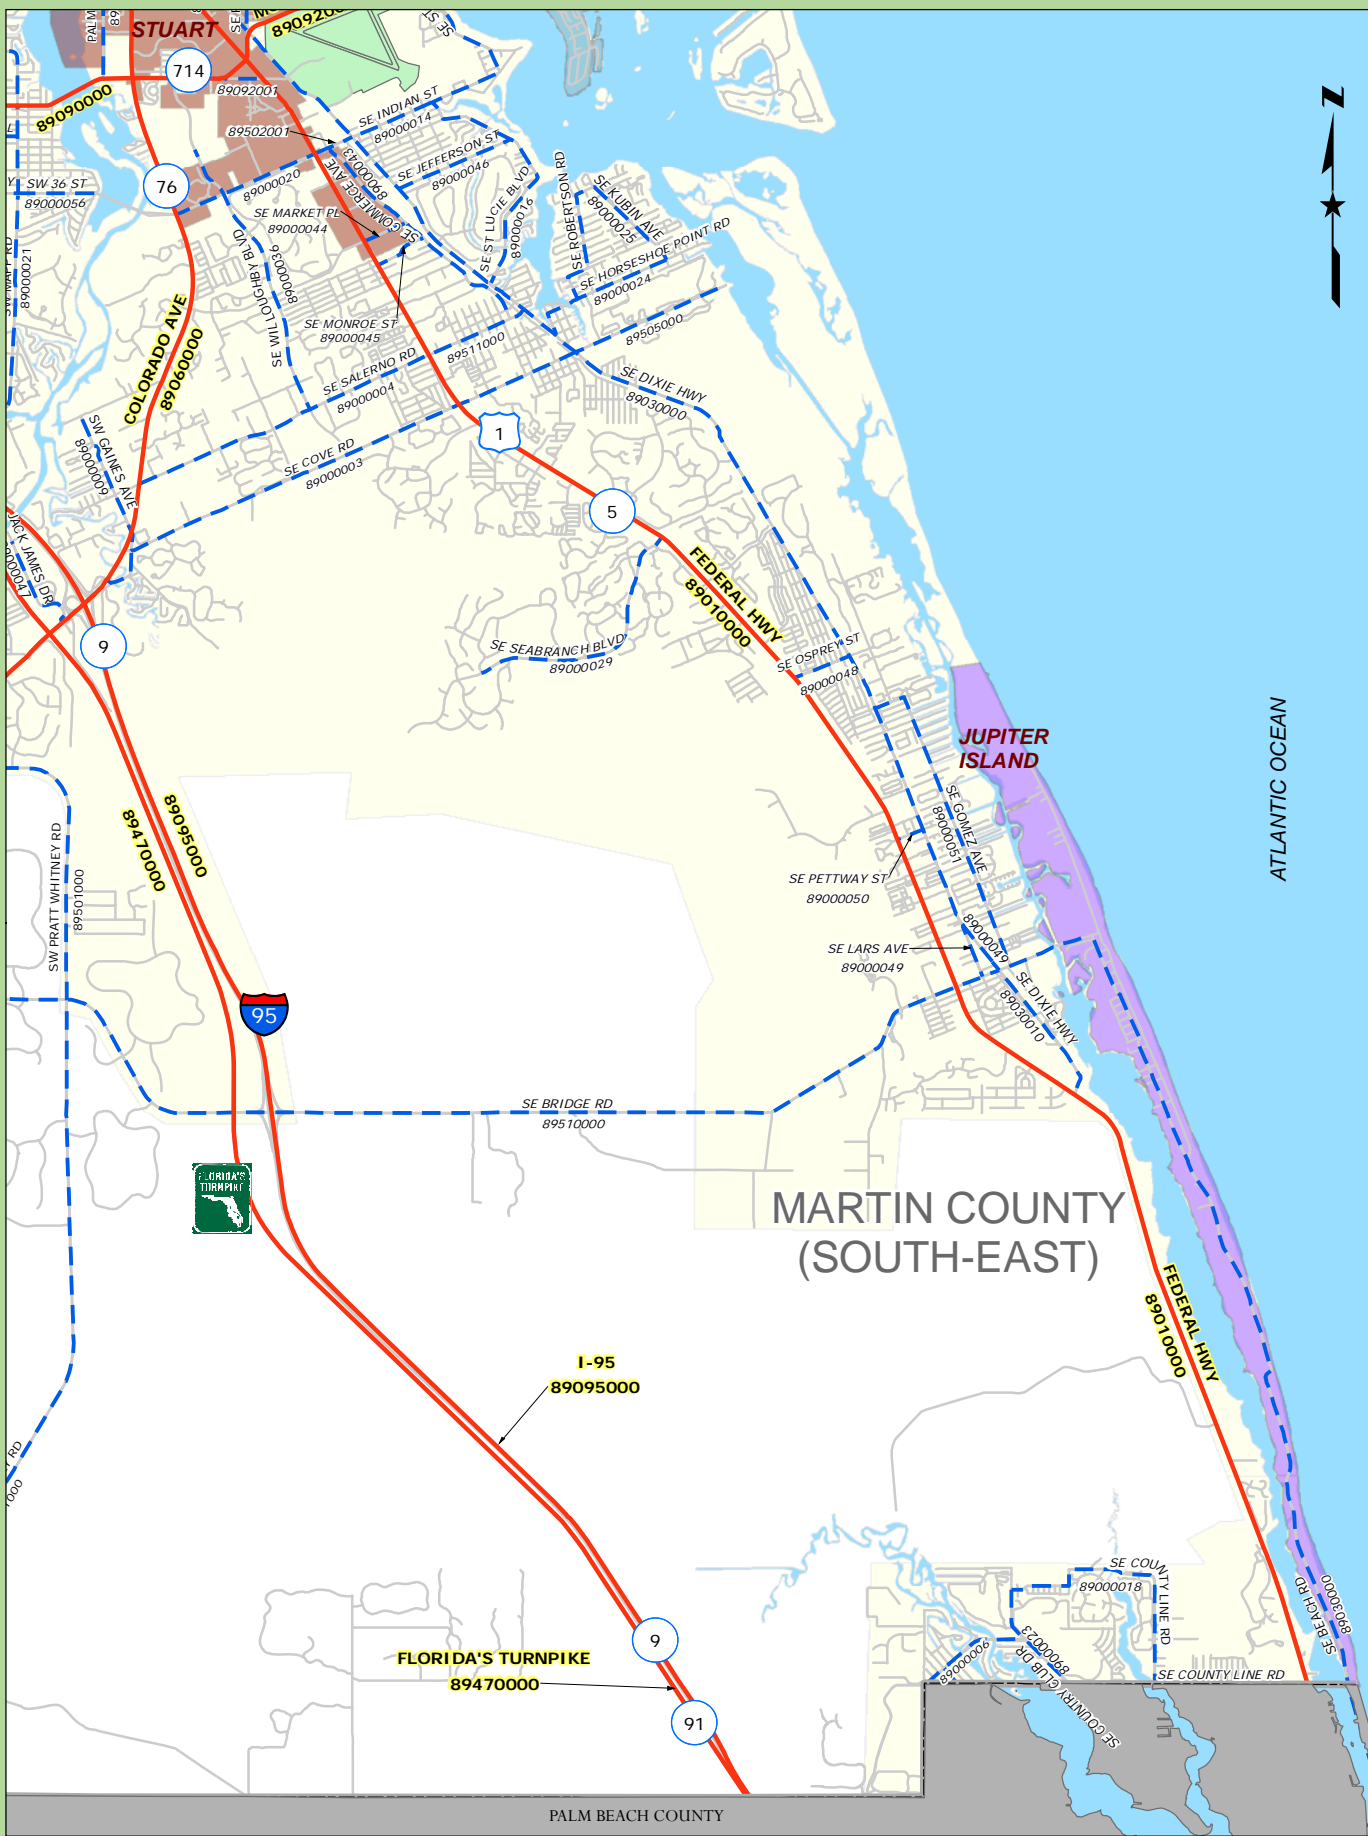

FDOT MARTIN COUNTY FEDERAL AID MAP

LEGEND

- On System Roads which are Federal Aid Eligible
- - - Off System Roads which are Federal Aid Eligible
- FEMA Eligible Roads

Map Production Date: 07/31/2008

This data is accurate up to date of production. For further details please reference the general disclaimer found in the front of document.