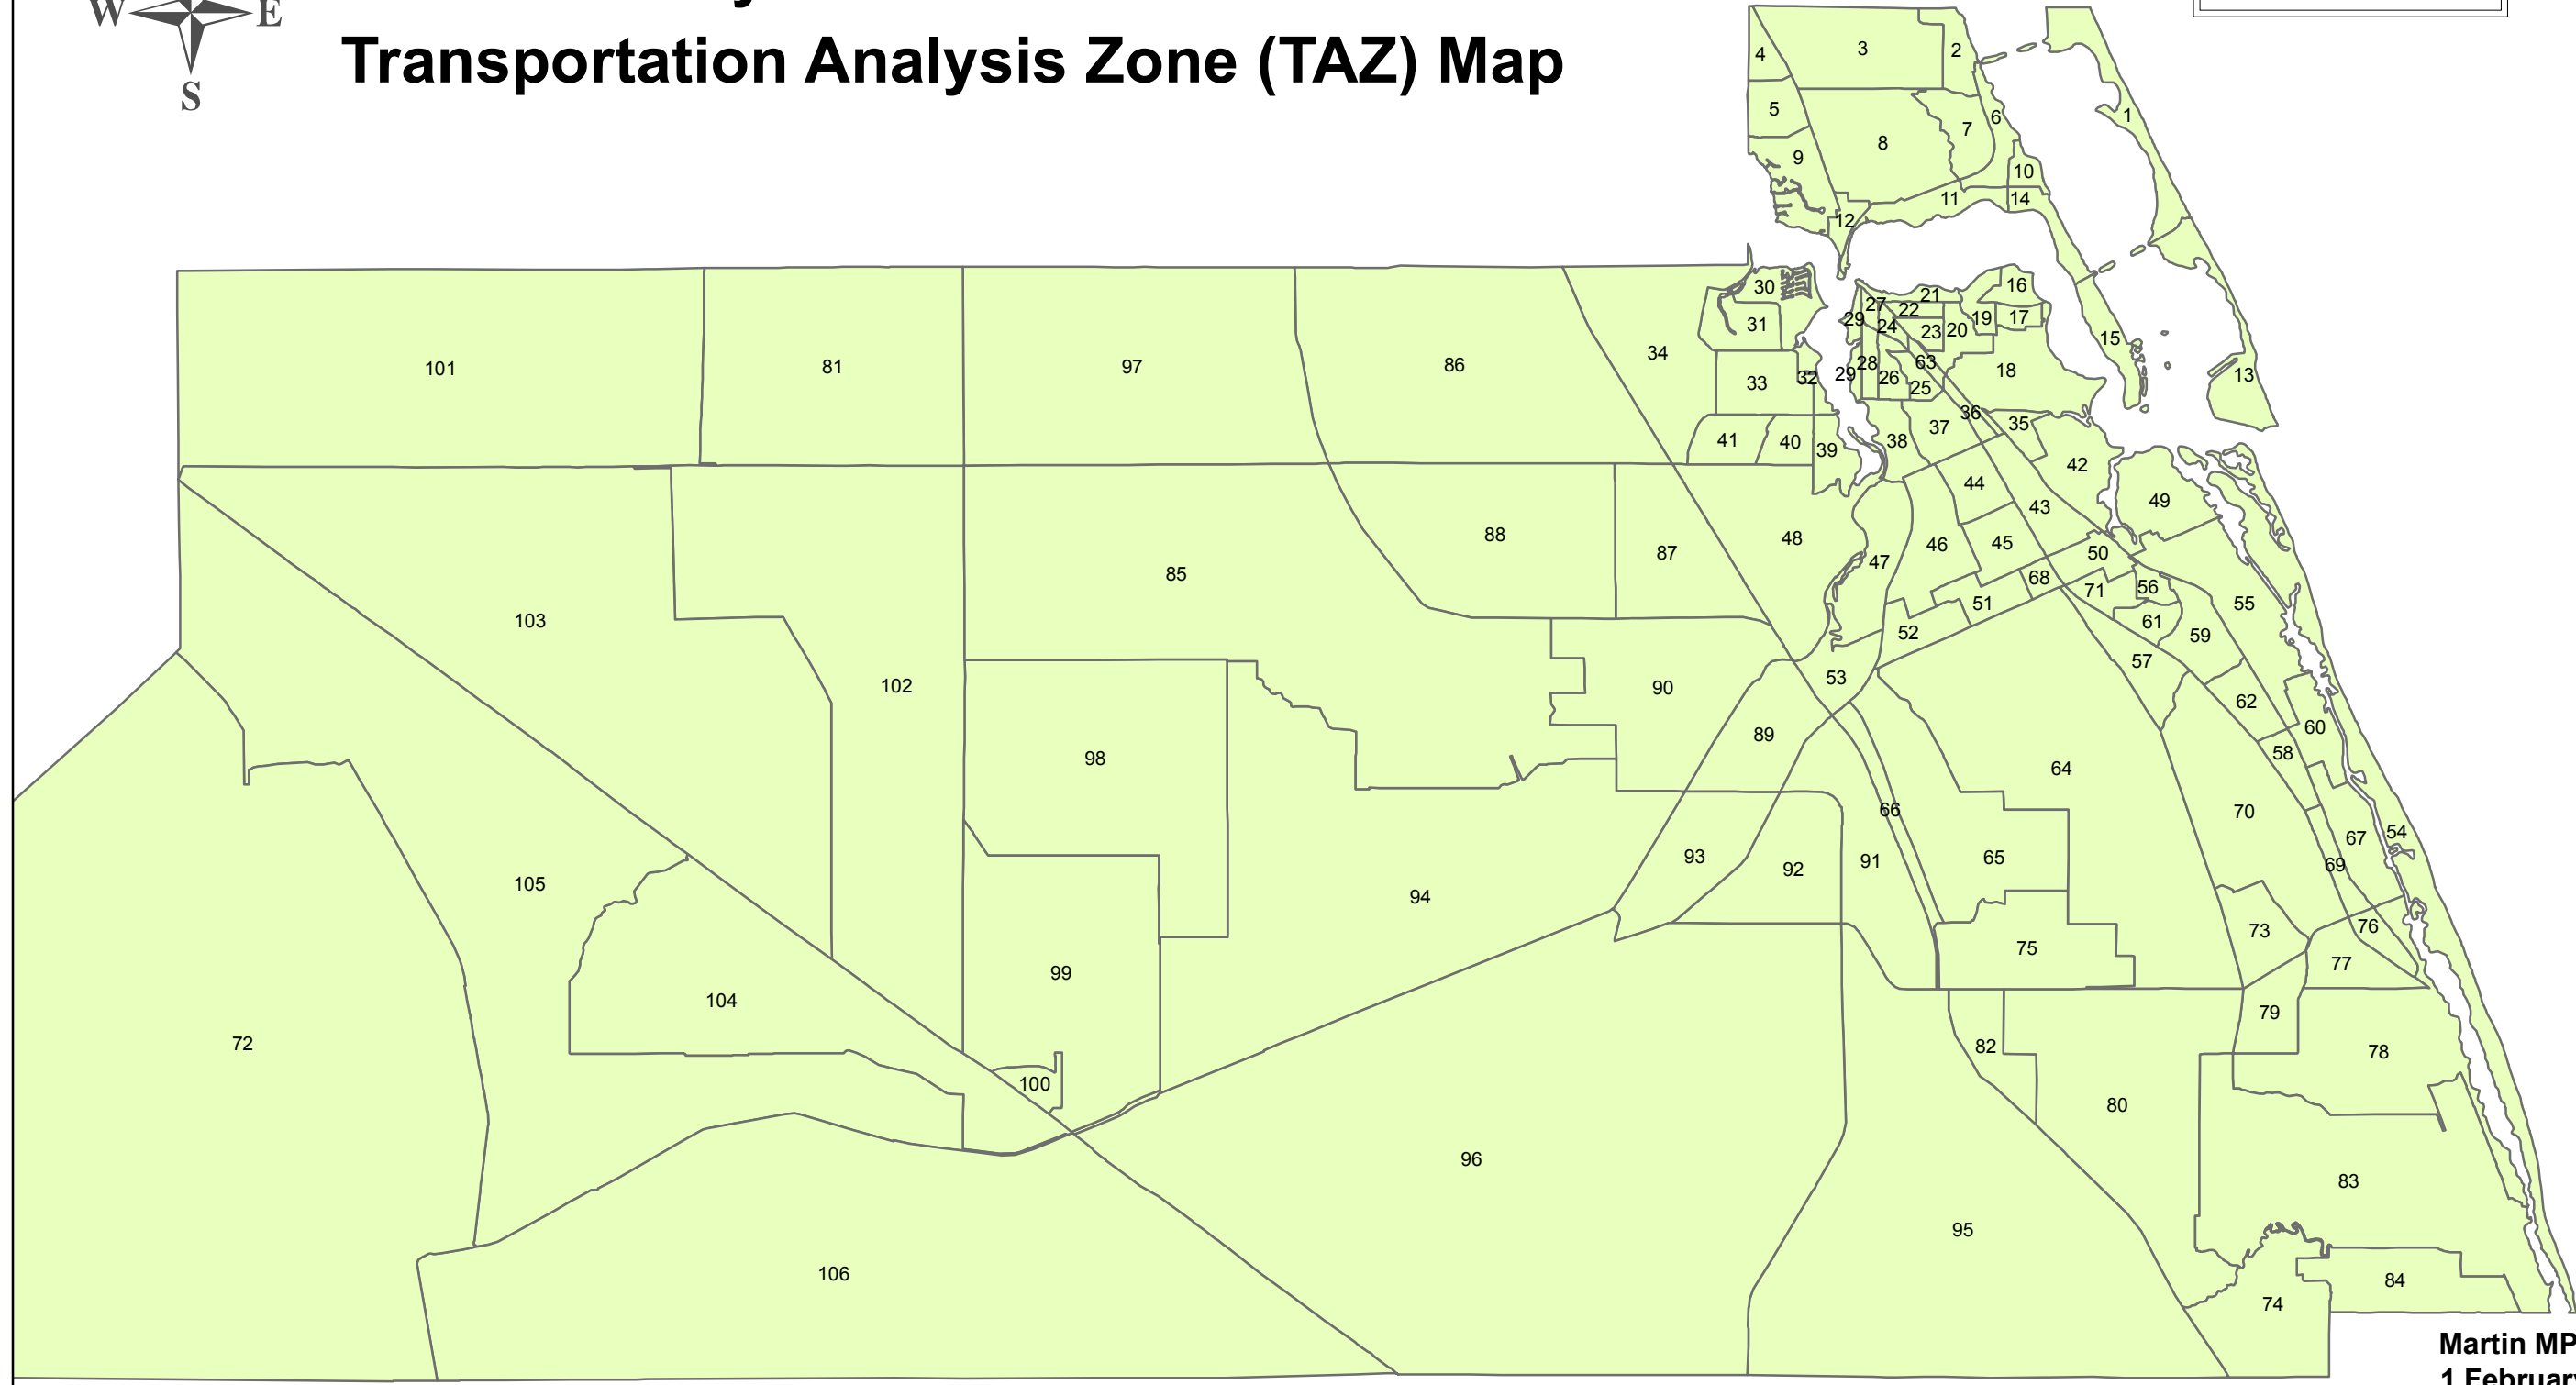

Legend

 MPO TAZ

Martin County Transportation Analysis Zone (TAZ) Map

Martin MPO
1 February 2007